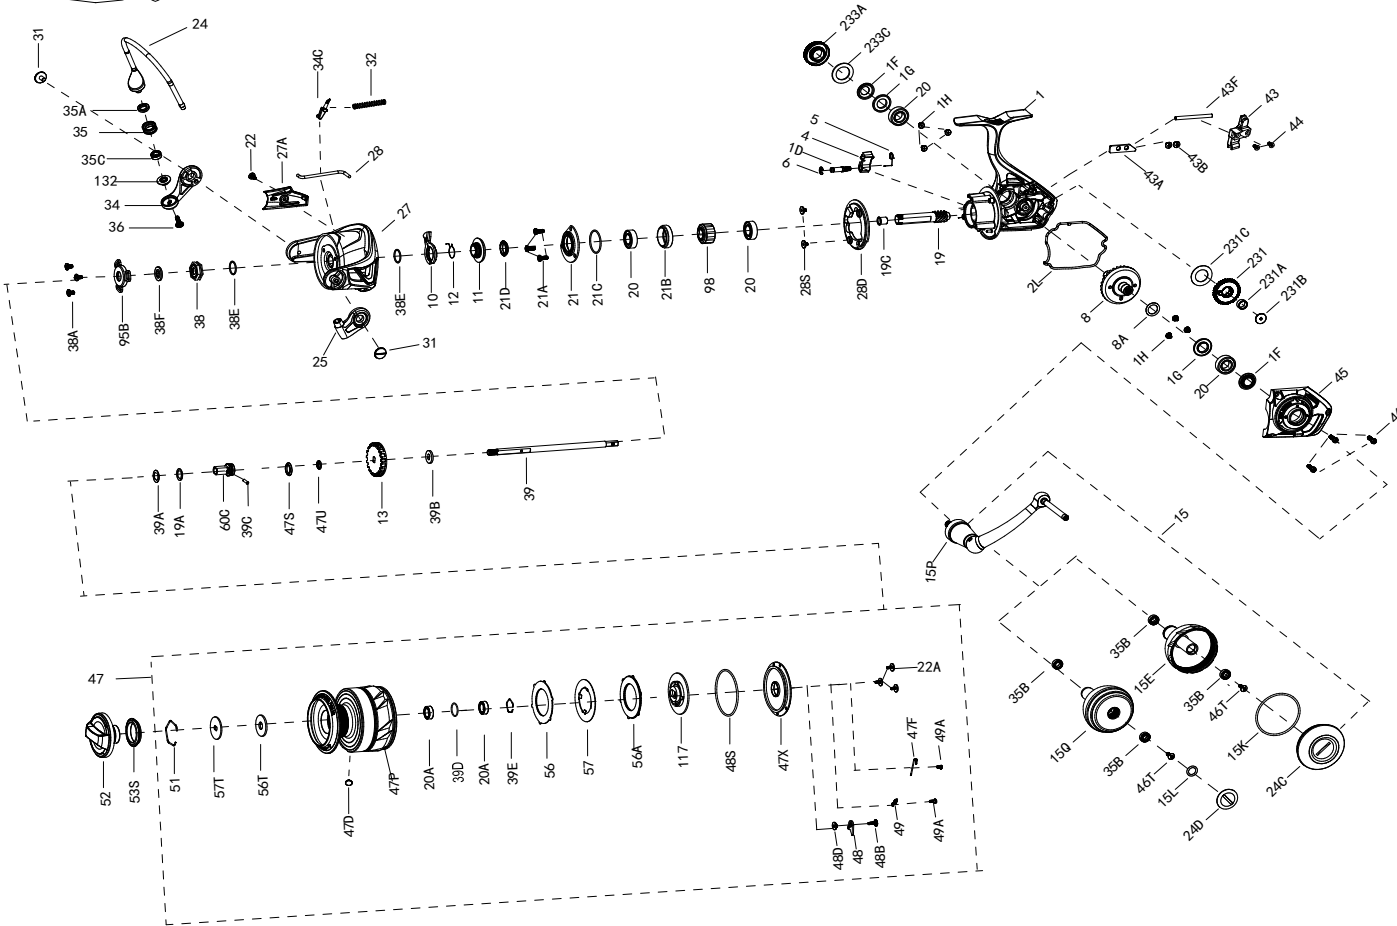

PARTS LIST FOR MODEL SLAIV6500DX

KEY NO.	PART NO.	PENN STYLE NO.	DESCRIPTION
27A	1559332	27A-SLAIV6500DX	Rotor Cover
28	1559320	28-SLAIV6500	Rotor Trip Lever
28D	1457402	28D-SLAIII6500HS	Rotor Brake
28S	1339512	28S-CLA5000	Rotor Brake Screw(2req.)
31	1277055	31-SSV5500	Bail Arm Screw(2req.)
32	1389467	32-CLA6000	Bail Spring
34	1559334	34-SLAIV6500DX	Bail Arm
34C	1389469	34C-CLA6000	Pivot Arm
35	1559301	35-SLAIV5500DX	Line Roller
35A	1457404	35A-SLAIII6500HS	Line Roller Bushing
35B	1377606	35A-BTLII8000LC	Line Roller Ball Bearing(2req.)
35C	1559273	35C-SLAIV5500	Ball Bearing
36	1422399	36-SLA9500	Line Roller Screw
38	1419051	38-SLA5500	Rotor Nut
38A	1119121	20C-7000AF	Screw(3req.)
38E	1418958	38E-SLA3500	Pinion Gear Seal(2req.)
38F	1419052	38F-SLA5500	Rotor-Main Shaft Seal
39	1559324	39-SLAIV6500	Main Shaft
39A	1559275	39A-SLAIV5500	Washer
39B	1277067	39B-SSV5500	Main Shaft Washer
39C	1559276	39C-SLAIV5500	Pin
39D	1559302	39D-SLAIV5500DX	Washer
39E	1559277	39E-SLAIV5500	Lock Spring
43	1419031	43-SLA6500	Oscillation Slide
43A	1339536	43A-CLA5000	O/S Slider Guide
43B	1559161	43B-SLAIV2500	Screw(2req.)
43F	1419029	43F-SLA6500	Guide Shaft
44	1277072	44-SSV5500	Main Shaft Screw(2req.)
45	1559329	45-SLAIV6500DX	Body Cover Assembly
46	1277074	46-SSV5500	Body Cover Screw (3req.)
46T	1277046	22-SSV5500	Rotor Cover Screw
47	1559335	47-SLAIV6500DX	Spool Assembly
47D	1259574	10-7000AF	Line Hook
47F	1419068	47F-SLA6500	Line Clip Retainer
47P	1559333	47P-SLAIV6500DX	Spool
47S	1559281	47S-SLAIV5500	Seal
47U	1525247	47U-CLAII5000	Seal
47X	1559282	47X-SLAIV5500	Drag Cover
48	1419069	48-SLA5500	Spool Click Plate
48B	1419156	48B-SLA9500	Spool Clicker Spring Screw
48D	1385579	48D-CLA3000	Spool Clicker Spacer Ring
48S	1276958	48S-SSV3500	Drag Cover Seal
49	1385580	49-CLA3000	Spool Clicker Spring
49A	1559283	49A-SLAIV5500	Screw(2req.)
51	1277085	51-SSV5500	Drag Washer Retainer
52	1559306	52-SLAIV5500DX	Drag Knob Assembly
53S	1339555	53S-CLA5000	Drag Knob Seal
56	1419060	56-SLA5500	Drag Friction Washer
56A	1419062	56A-SLA5500	Drag Friction Washer
56T	1277089	56T-SSV5500	Drag Friction Washer
57	1559285	57-SLAIV5500	Keyed Drag Washer
57T	1419058	57T-SLA5500	Keyed Drag Washer
60C	1559286	60C-SLAIV5500	Spool Support Sleeve
95B	1419009	95B-SLA3500	Rotor Nut Locking Plate
98	1277094	98-SSV5000	Clutch/Sleeve Assembly
117	1559287	117-SLAIV5500	Drag Drive Plate
132	1559326	132-SLAIV6500	Line Roller Collar
231	1389600	231-CLA6000	O/S Gear
231A	1339566	231A-CLA5000	O/S Gear Bushing
231B	1525918	231B-CLAII5000	Screw
231C	1389603	231C-CLA6000	O/S Gear Washer
233A	1559307	233A-SLAIV5500DX	Handle Cap
233C	1419076	233C-SLA5500	Handle Cap Seal
1	1559328	1-SLAIV6500DX	Body Assembly
1D	1277140	1D-SSV7500	A/R Pawl Post
1F	1419019	1F-SLA5500	Body Side Seal(2req.)
1G	1419020	1G-SLA5500	Body Side Seal Lock Plate(2req.)
1H	1418957	1H-SLA3500	Body Side Screw(6req.)
2L	1419036	2L-SLA6500	Body Seal
4	1389459	4-CLA6000	A/R Pawl
5	1339474	5-CLA5000	Pawl Spring
6	1277144	6-SSV7500	Retainer Clip
8	1559290	8-SLAIV5500DX	Drive Gear
8A	1277037	8A-SSV5500	Drive Gear Shim Washer
10	1419936	10-CLA6000	A/R Pawl Holder
11	1559262	11-SLAIV5500	A/R Bushing
12	1339487	12-CLA5000	A/R Bushing Spring
13	1419053	13-SLA5500	Click Gear
15	1559291	15-SLAIV5500DX	Handle Assembly
15E	1559292	15E-SLAIV5500DX	Handle Knob
15K	1419073	15K-SLA5500	Handle Knob Cap Seal
15L	1447871	15L-CFTII3000	Handle Knob Seal
15P	1559293	15P-SLAIV5500DX	Sub-Handle Assembly
15Q	1559294	15Q-SLAIV5500DX	Handle Knob Assembly
19	1559330	19-SLAIV6500DX	Pinion Gear
19A	1277424	19A-SSV3500	Pinion Gear Washer
19C	1419023	19C-SLA5500	Pinion Gear Bushing
20	1308090	20-CFT5000	Ball Bearing(4req.)
20A	1385530	20A-CLA3000	Sealed Ball Bearing(2req.)
21	1559266	21-SLAIV5500	Ball Bearing Retainer
21A	1277154	21A-SSV7500	Pinion Retainer Screw(3 req)
21B	1419024	21B-SLA5500	Pinion Bearing Collar
21C	1385684	21C-CLA8000	O Ring
21D	1559267	21D-SLAIV5500	Seal
22	1276928	22-SSV3500	Rotor Cover Screw
22A	1496533	22A-SLA7500	Screw(3req.)
24	1559322	24-SLAIV6500	One Piece Bail
24C	1559296	24C-SLAIV5500DX	Handle Knob Cap
24D	1417808	24C-CLA5000	Handle Knob Cap
25	1559297	25-SLAIV5500DX	Bail Holder
27	1559331	27-SLAIV6500DX	Rotor